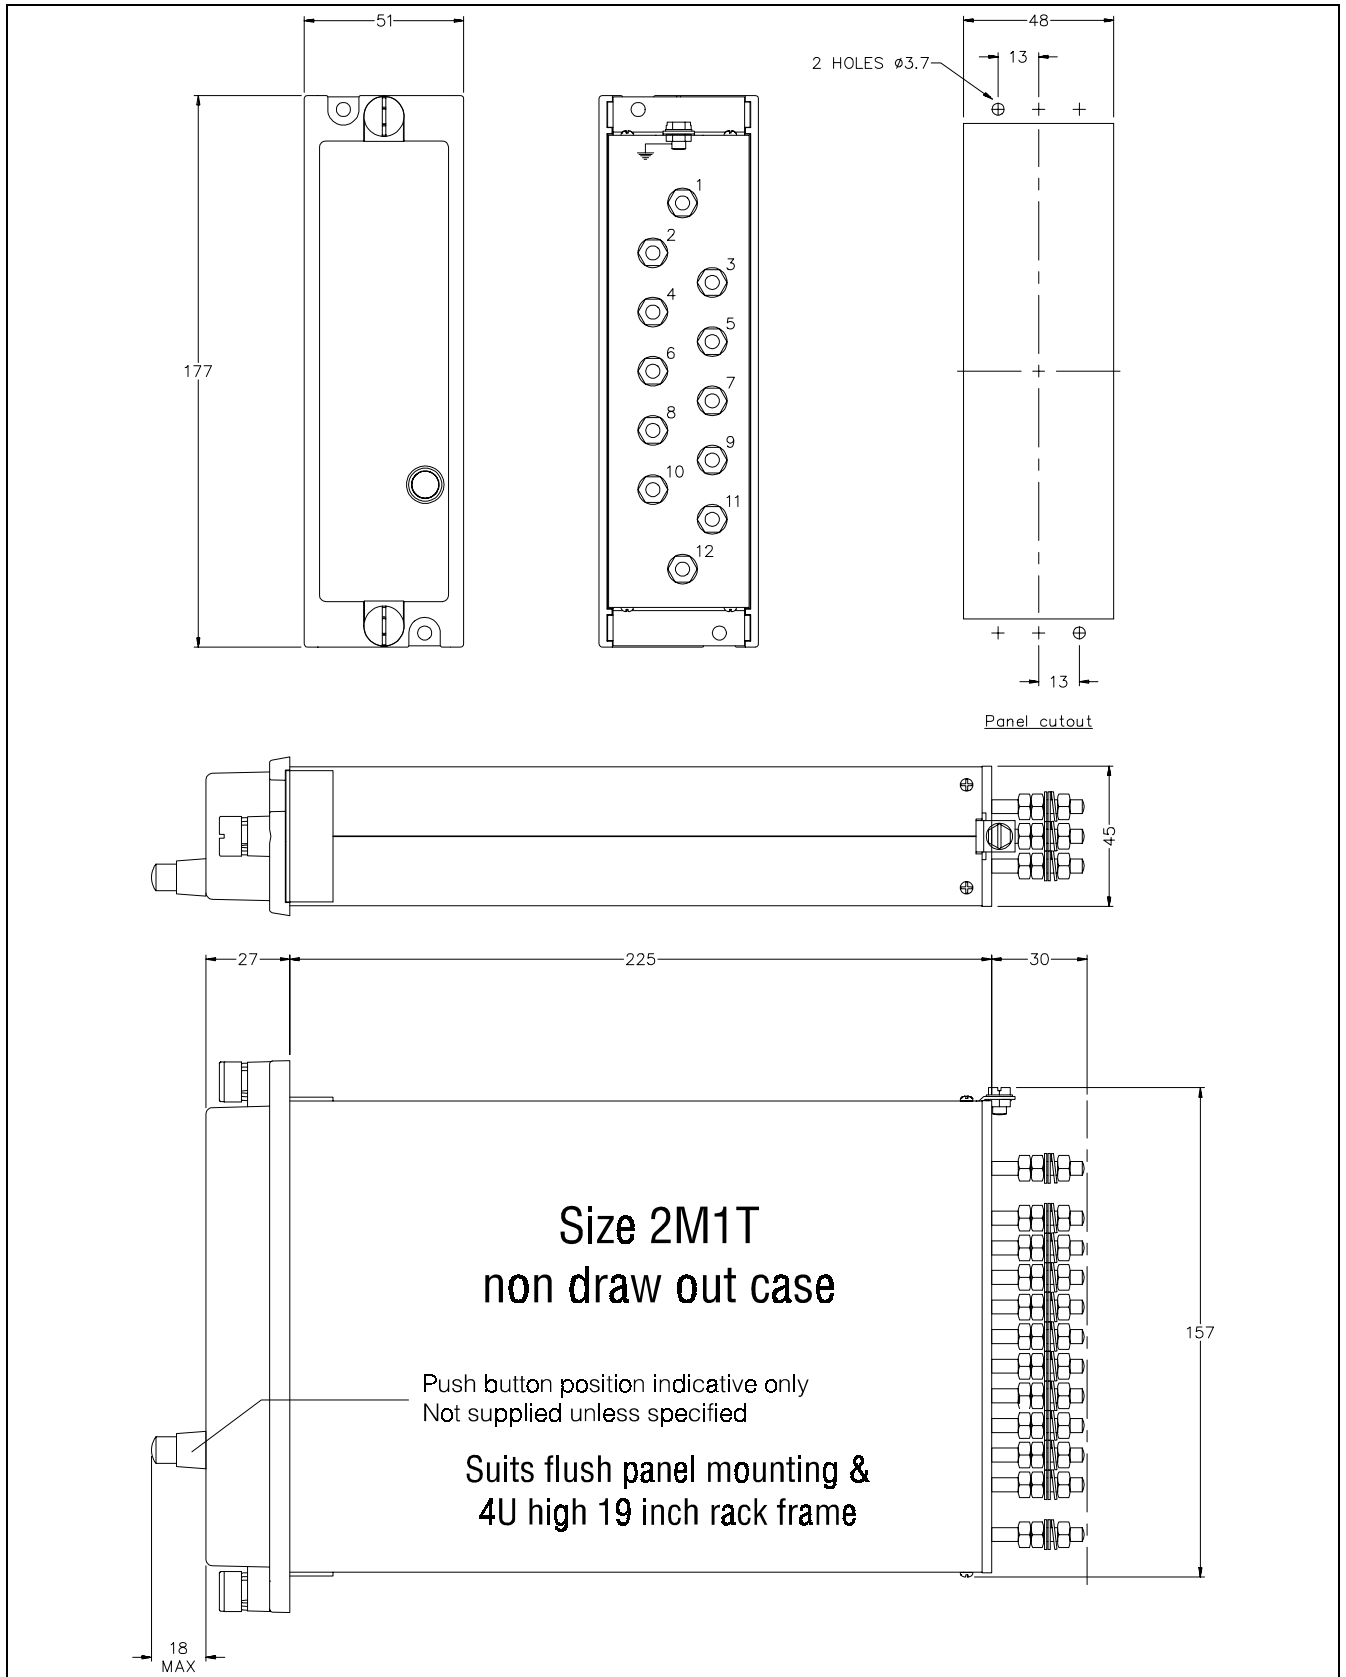

290-406-151 Relay mounting screw kit (4 screws)  
205-103-003 Earth screw (1 piece)

Supplied  
Supplied

## 2M1T Series Case Details

- Size 2 non draw out case with 12 stud terminals
- Suitable for flush panel & rack mounting

visit [www.rmspl.com.au](http://www.rmspl.com.au) for the latest product information.